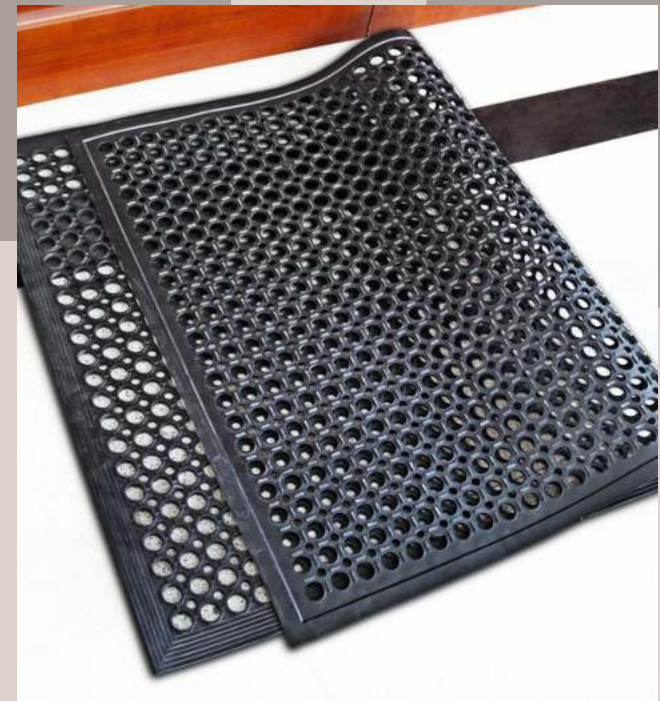

# RUBBER BACKED COIR MATS

Durable and eco-friendly, our rubber backed coir mats are made from 100% natural coconut fiber with anti-slip rubber backing. Ideal for both indoor and outdoor use, these mats effectively trap dirt and moisture while staying firmly in place. Custom sizes, shapes, and printed designs available.

# HOLLOW RUBBER DOOR MATS

Crafted from durable, high-quality rubber, our Hollow Rubber Door Mats are designed for heavy-duty use in commercial and industrial spaces. The open-hole structure ensures excellent drainage, traps dirt efficiently, and provides slip resistance in wet areas. Ideal for kitchens, workshops, entryways, and more, these mats are easy to clean and built to withstand high foot traffic.