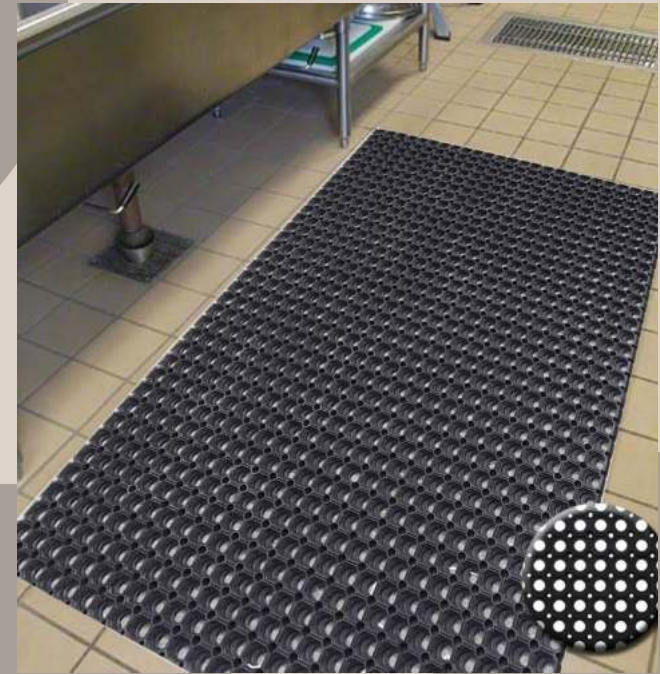

S.S.Exports

HOLLOW RUBBER DOOR MATS

Crafted from durable, high-quality rubber, our Hollow Rubber Door Mats are designed for heavy-duty use in commercial and industrial spaces. The open-hole structure ensures excellent drainage, traps dirt efficiently, and provides slip resistance in wet areas. Ideal for kitchens, workshops, entryways, and more, these mats are easy to clean and built to withstand high foot traffic.