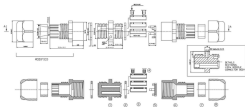

IP 68 CONNECTOR 1 In 3 Out

Colours: Black

Material:

Polyamide (PA6)