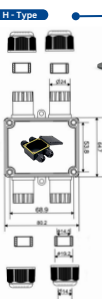

Dupat Industries

Excellence is habit

Metric Thread Cable Glands

Thread Size x 1.5	Wrench size mm	Cable Entry "A" in mm	Dim. "B" mm	Dim. "C" MM	Dim. "D" MM	Dim. "E" MM
M12	18	4 - 8	15	5.5	21.8	8
M12/16	18	5 - 10	15.5	5.5	21.8	8
M16	22	5 - 10	15.5	5.5	15.8	8
M16/20	22	6 - 12	18	5.5	15.8	8
M20	26	6 - 12	18	6	19.7	9.2
M25	32	10 - 18	22	6.2	24.7	10.2
M32	36	11 - 21	20	6.8	31.8	11
M40	50	20 - 32	29.5	7.5	39.9	14.2
M50	58	25 - 38	30.5	7.5	49.8	14.3
M63	70	30 - 44	29	8	62	14.2

- Colours:
- Light Grey
 - Black
 - Customized

PG Thread Cable Glands

Thread Size	Wrench size mm	Cable Entry "A" in mm	Dim. "B" mm	Dim. "C" MM	Dim. "D" MM	Dim. "E" MM
PG - 7	18	2.50 - 5.50	14.90	5.20	12.30	8.20
PG - 7	18	2.50 - 5.50	14.90	5.20	12.30	15.00
PG - 9	22	4.00 - 8.00	15.80	5.50	15.20	8.20
PG - 9	22	4.00 - 8.00	15.80	5.50	15.20	12.00
PG - 9	22	4.00 - 8.00	15.80	5.50	15.20	15.00
PG - 11	21	5.50 - 9.50	16.80	5.90	18.40	9.00
PG - 11	21	5.50 - 9.50	16.80	5.90	18.40	15.00
PG - 13.5	23	5.50 - 11.50	18.00	6.00	20.50	9.00
PG - 16	26	8.50 - 14.00	19.90	6.50	22.20	10.00
PG - 19	27	8.00 - 15.00	19.90	6.90	24.00	10.00
PG - 21	33	9.00 - 18.00	22.00	6.70	26.00	10.00
PG - 21	33	9.00 - 18.00	22.00	6.70	26.00	14.00
PG - 25	36	12.00 - 21.00	20.50	6.50	29.80	11.00
PG - 29	42	12.00 - 25.00	26.00	7.00	35.90	12.20
PG - 36	50	21.00 - 32.00	29.50	7.60	46.80	14.00
PG - 48	62	30.00 - 44.00	32.00	7.50	59.00	14.00

H - Type

Y - Type

JUNCTION BOX TYPE	Cable Gland	Thread	Cable Range (mm.)	Inner Size (mm.) (L*W*H)
"T" TYPE	A, B & C	PG 19	Ø5-9mm, Ø9-12mm, Ø12-14mm	68*54*35
"W" TYPE	A, B, C & D	PG 19	Ø5-9mm, Ø9-12mm, Ø12-14mm	68*54*35

Part Details	Quantity	Remarks
Junction Box bottom 1 in 1 Out	1	40.5 x 67.5
Junction Box Top	1	41.5 x 68.5
Junction Box Top Gasket	1	Silicon Rubber
PG- 9 Nut	2	PAG
PG- 9 Nut Washer	2	PVC
PG- 9 Body (Thread size 12mm)	2	PAG
PG- 9 Body Washer	2	PVC
PG- 9 Cap	2	PAG
Screw	4	M5 x 12.5
Terminal Block 3 Pole	1	PAG