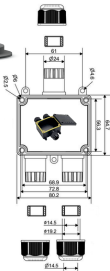

- Colours:
- Light Grey
 - Black
 - Customized

PG Thread Cable Glands

Thread Size	Wrench size mm	Cable Entry "A" in mm	Dim. "B" mm	Dim. "C" MM	Dim. "D" MM	Dim. "E" MM
PG - 7	18	2.50 - 5.50	14.90	5.20	12.30	8.20
PG - 7	18	2.50 - 5.50	14.90	5.20	12.30	15.00
PG - 9	22	4.00 - 8.00	15.80	5.50	15.20	8.20
PG - 9	22	4.00 - 8.00	15.80	5.50	15.20	12.00
PG - 9	22	4.00 - 8.00	15.80	5.50	15.20	15.00
PG - 11	21	5.50 - 9.50	16.80	5.90	18.40	9.00
PG - 11	21	5.50 - 9.50	16.80	5.90	18.40	15.00
PG - 13.5	23	5.50 - 11.50	18.00	6.00	20.50	9.00
PG - 16	26	8.50 - 14.00	19.90	6.50	22.20	10.00
PG - 19	27	8.00 - 15.00	19.90	6.90	24.00	10.00
PG - 21	33	9.00 - 18.00	22.00	6.70	26.00	10.00
PG - 21	33	9.00 - 18.00	22.00	6.70	26.00	14.00
PG - 25	36	12.00 - 21.00	20.50	6.50	29.80	11.00
PG - 29	42	12.00 - 25.00	26.00	7.00	35.90	12.20
PG - 36	50	21.00 - 32.00	29.50	7.60	46.80	14.00
PG - 48	62	30.00 - 44.00	32.00	7.50	59.00	14.00

H - Type

Y - Type

JUNCTION BOX TYPE	Cable Gland	Thread	Cable Range (mm.)	Inner Size (mm.) (L*W*H)
"T" TYPE	A, B & C	PG 19	Ø5-9mm, Ø9-12mm, Ø12-14mm	68*54*35
"W" TYPE	A, B, C & D	PG 19	Ø5-9mm, Ø9-12mm, Ø12-14mm	68*54*35

Part Details	Quantity	Remarks
Junction Box bottom 1 in 1 Out	1	40.5 x 67.5
Junction Box Top	1	41.5 x 68.5
Junction Box Top Gasket	1	Silicon Rubber
PG- 9 Nut	2	PAG
PG- 9 Nut Washer	2	PVC
PG- 9 Body (Thread size 12mm)	2	PAG
PG- 9 Body Washer	2	PVC
PG- 9 Cap	2	PAG
Screw	4	M5 x 12.5
Terminal Block 3 Pole	1	PAG

Dimension:

117x 90 x Ø 30

IP 68 CONNECTOR T-Type 5 Poles

Colours:  Black

IP 68 CONNECTOR Y-Type 5 Poles

Colours:

 Black

Material	Polyamide (PA6)
Input Voltage	240 - 430 VAC
Temperature Range	- 20°C TO 100°C
Wire Cable Specification	5mm (min) - 14mm (max)