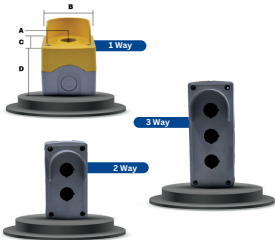

*Note: Single entry and multi entry inserts available on demand.

Enclosure for Push Button Station

Colours:

Light Grey

Black

Yellow

Type	Material	A (mm)	B (mm)	C	D
1 Way	ABS	87.50	75.00	88.50	88.50
2 Way	ABS	87.50	170.00	88.50	88.00
3 Way	ABS	87.50	170.00	88.50	88.00

Emergency Push Button Cover

Colours:  Transparent  Yellow

Material	A (OD)	B (OD)	C	D
PC/ABS/ABS	88.00	90.00	36.30	Ø22

Safety Cover

Colours:  Yellow

Big

Small

Material	A (OD)	B (OD)	C	D
ABS	70.00	88.00	32.00	Ø22.50
ABS	48.00	66.00	28.00	Ø22.20