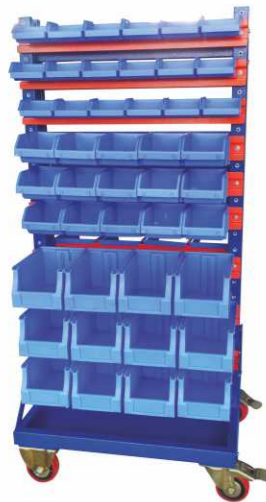

Compact Movable Rack
L-1350 x B-800 x H-1990 mm

Work Bench Trolley
L-800 x B-550 x H-1765 mm

Office Workstation Table

ISO 9001:2015

SRI SARAVANAA FABS

7 Drawer Trolley
L-820 x B-450 x H-1000 mm

Employee Cell Phone Locker

Bin Trolley

Double Deck Trolley

Material Storage Rack
L-2500 x B-800 x H-3000 mm

Work Bench with Tool Board
L-1300 x B-690 x H-2175 mm

BETTER FABRICATION ALWAYS

Our customer determine our success. We listen to their every need, view requirements from their stance, understand them and respond in a swift manner. In the ever evolving requirements of our market, responsiveness holds the key to our future.