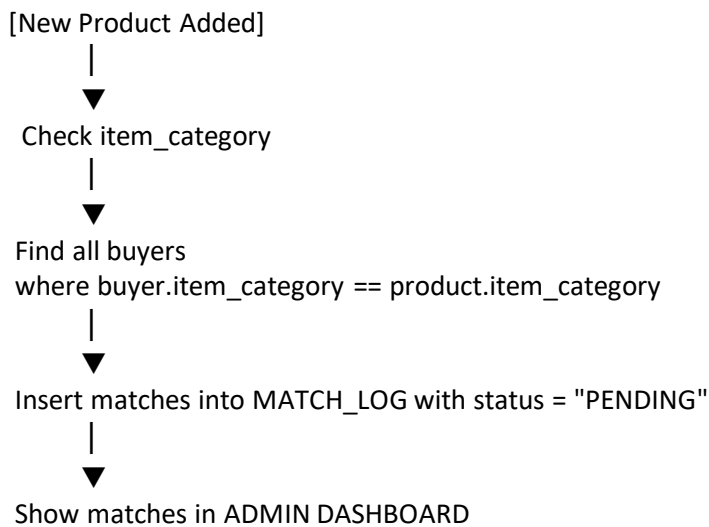

Sourcing Interest Matching System – Architecture & Workflow Design

01 December 2025 16:46

1. DIAGRAM

★ 2. FULL DATABASE ER DIAGRAM

★ 3. MATCHING ENGINE WORKFLOW (REAL-TIME)

★ 4. BUYER FLOW DIAGRAM

Buyer Login