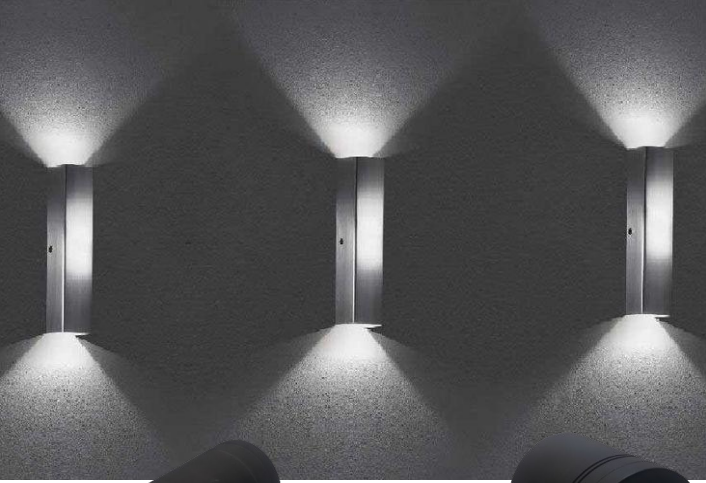

Lumen: >480/>960

Size: H80 W150 D40 mm

Main Material: Aluminium

Light Throw: 1-Side/2-Side

COMET

LED WALL LIGHT - WLXD02
(1 Side)
LED WALL LIGHT - WLUD02
(2 Side)
LED WALL LIGHT - WLTD02
(1 Side - Tilttable)