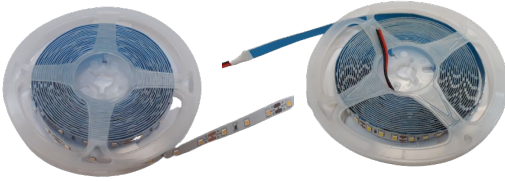

DC
12V

PF
>0.5

High
Brightness

LONG
LIFE

Isolated
Driver

Lm/W
>100

CCT
WW NW CW

Ra80

IP20
IP65

FCL01-6W/M-NWP

Power Consumption: 30W
Lumen: >3000
Length: 5 MTR
Width: 8mm
Operating Driver: 12V/2.5A
Light Throw: 120°

FCL01-6W/M-WP

Power Consumption: 30W
Lumen: >3000
Length: 5 MTR
Width: 8mm
Operating Driver: 12V/2.5A
Light Throw: 120°

FCL01-12W/M-NWP

Power Consumption: 60W
Lumen: >6000
Length: 5 MTR
Width: 8mm
Operating Driver: 12V/5A
Light Throw: 120°

FCL01-12W/M-WP

Power Consumption: 60W
Lumen: >6000
Length: 5 MTR
Width: 8mm
Operating Driver: 12V/5A
Light Throw: 120°